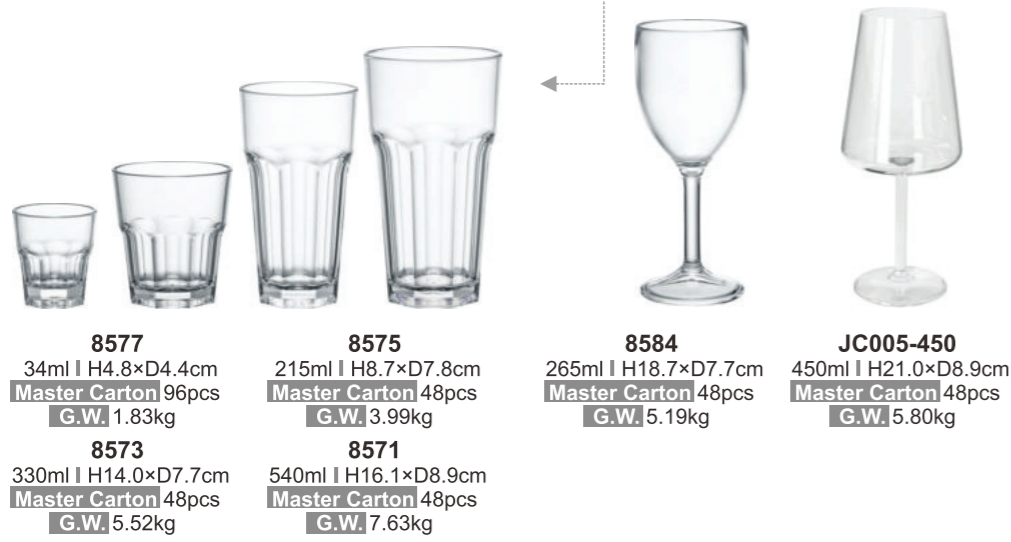

ZD1003PP ZD1003BL

**ZD1003**  
L13.5×W10.3×H2.8cm  
Master Carton 12pcs  
G.W. 3.67kg

F046PP F046BL F046BK

**F046**  
H20.0×D6.3cm  
Master Carton 12pcs  
G.W. 2.73kg

**MORLEOS**  
Vases

Our product offers the option to print designated trademarks for our valued customers.