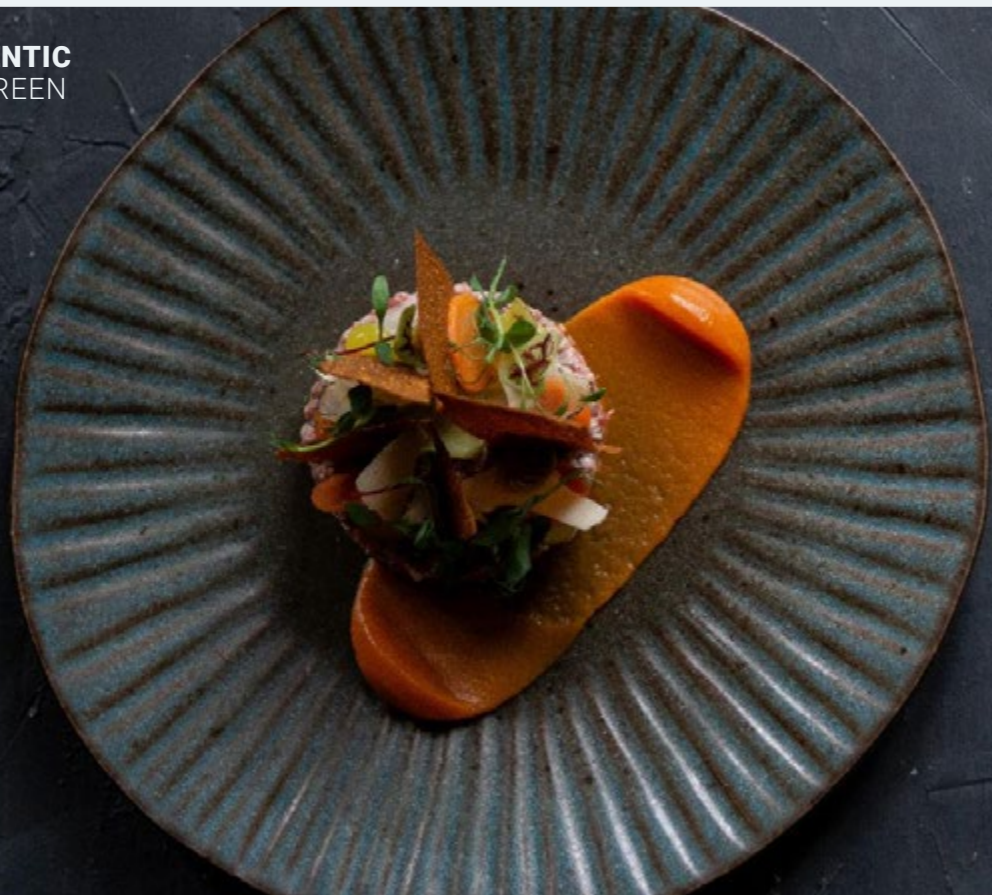

Q AUTHENTIC
STONEGREEN

COLOURED
TABLEWARE