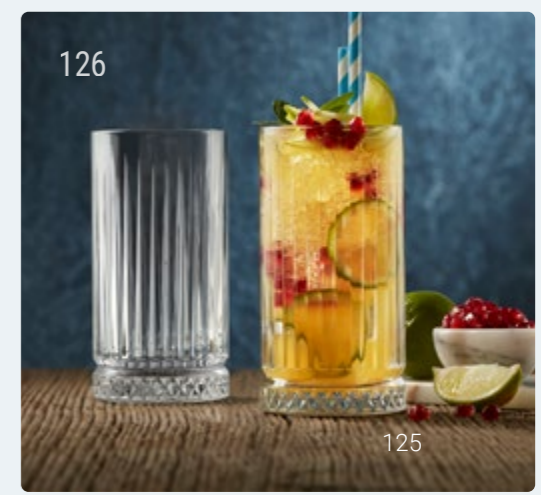

138

125

GLASSWARE

GLASSWARE