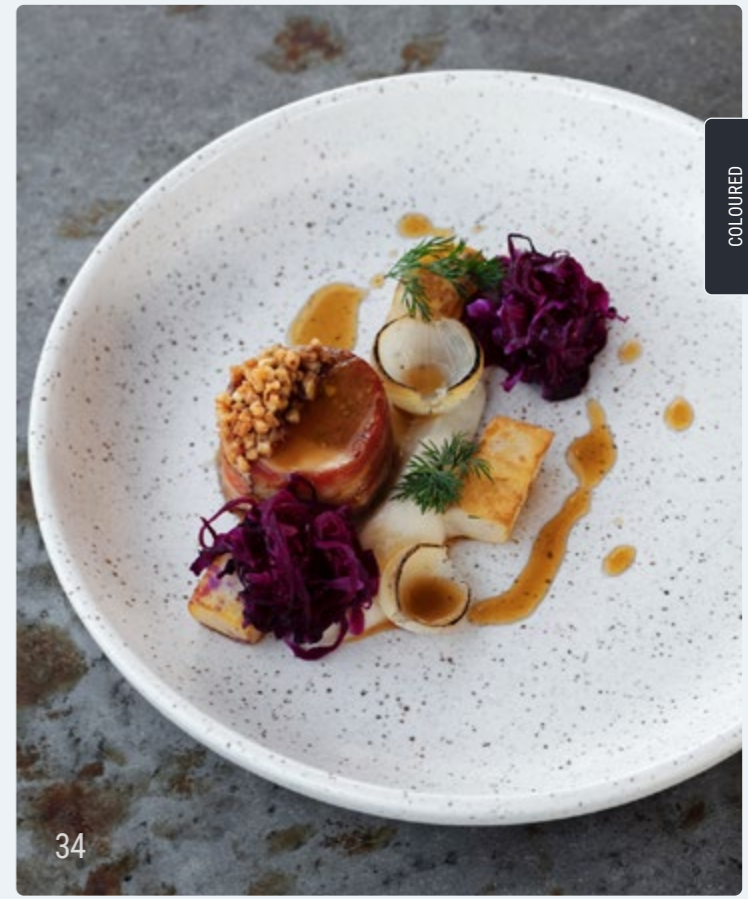

22

18

21

34

53

69

COLOURED TABLEWARE

48

46

62

64

65

40

42

57