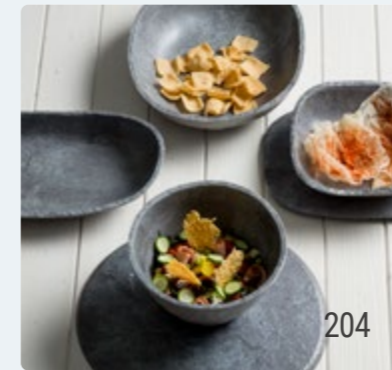

204

MELAMINE BUFFET 203-209

- Cake Plateaus and Covers 203
- Melamine Cosmos 204
- Melamine Zen 205
- Melamine Bowls and Trays 206-207
- Melamine Gastronorm Containers 208-209