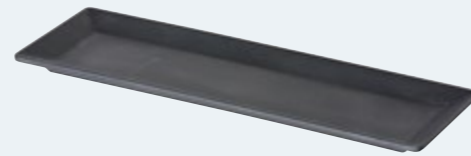

ASIA

STONEWARE LOOK

RECTANGULAR PLATE
MST-BL5859 31 x 10,5 x 1,8 cm / per 6