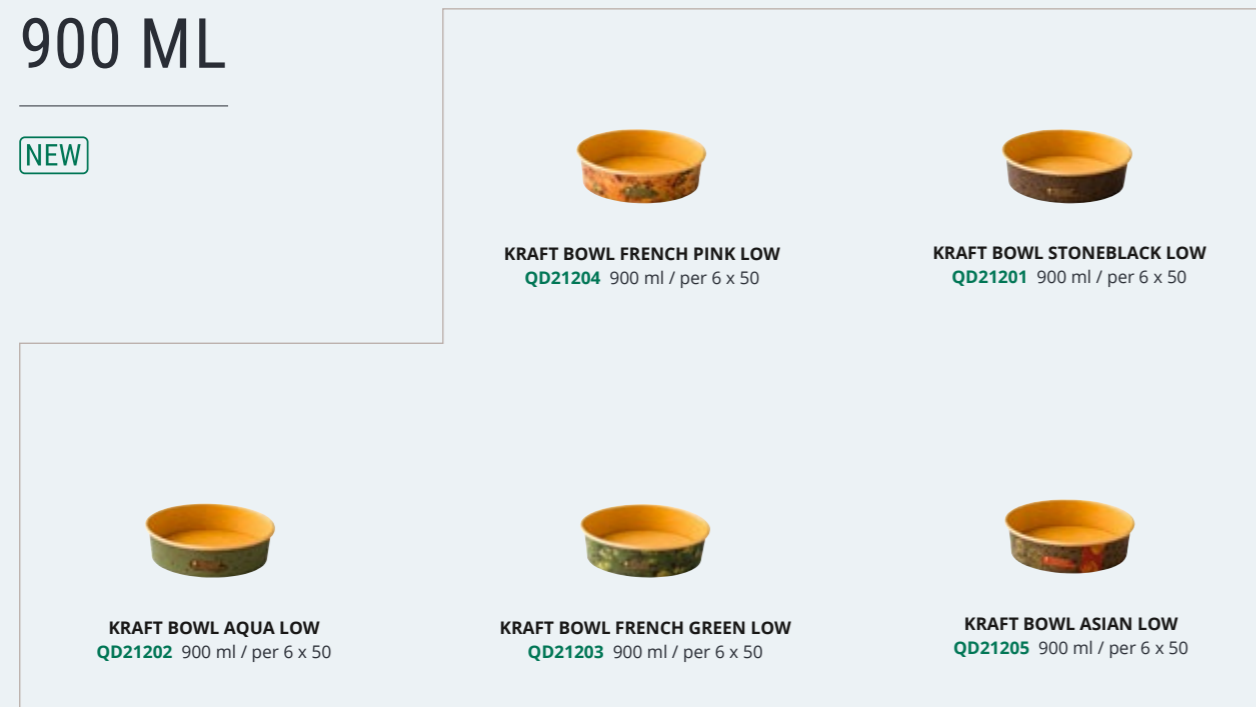

900 ML

NEW

KRAFT BOWL FRENCH PINK LOW
QD21204 900 ml / per 6 x 50

KRAFT BOWL STONEBLACK LOW
QD21201 900 ml / per 6 x 50

KRAFT BOWL AQUA LOW
QD21202 900 ml / per 6 x 50

KRAFT BOWL FRENCH GREEN LOW
QD21203 900 ml / per 6 x 50

KRAFT BOWL ASIAN LOW
QD21205 900 ml / per 6 x 50

PET LID | COLD DISHES

PAPER LID | HOT AND COLD DISHES

1ST DIVIDER

2ND DIVIDER*

3RD DIVIDER**