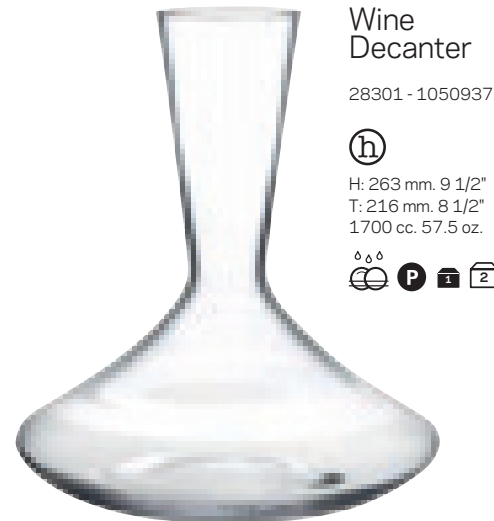

VINTAGE

Decanter

28303 - 1050943

H: 242 mm. 9 1/2"
T: 150 mm. 2 3/4"
750 cc. 25 oz.

Decanter

28302 - 1050940

H: 230 mm. 9"
T: 62 mm. 2 1/2"
750 cc. 25 oz.

A dramatic decanter, wide bowled with a powerful stem, working in tandem with the Dimple glass range or as a stand alone item in its own right.

DIMPLE

Wine Decanter

28301 - 1050937

Ⓜ
H: 263 mm. 9 1/2"
T: 216 mm. 8 1/2"
1700 cc. 57.5 oz.

A simple and useable carafe. The Bodega is unpretentious, unobtrusive yet still elegant.

BODEGA

Carafe

28245 - 1050380