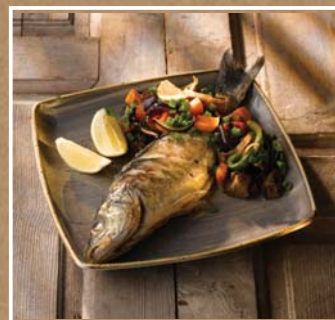

CHURCHILL®
Stonecast®
Global Cuisine...

Bring a rustic charm to global cuisine with our range of Stonecast colours and shapes. Add a touch of authenticity to the menu whether serving classic British, Asian, Mediterranean or South American dishes. Stonecast shapes, styles and seven colour options complement a wide variety of foods from all corners of the globe.