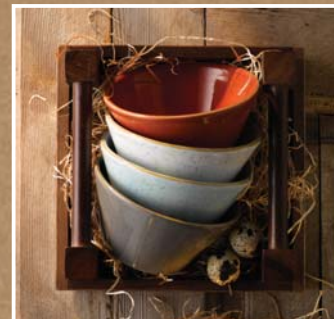

CHURCHILL®

Stonecast® Spiced Orange...

Seasonal inspiration is behind the autumnal warmth of the Stonecast Spiced Orange, symbolic of the dramatic autumn hues. Spiced Orange is decorated in a hand painted colourwash with a fine speckle and rustic band, creating a varied and unique look for each piece. Stonecast Spiced Orange is the perfect platform to celebrate the seasons and showcase fresh ingredients.