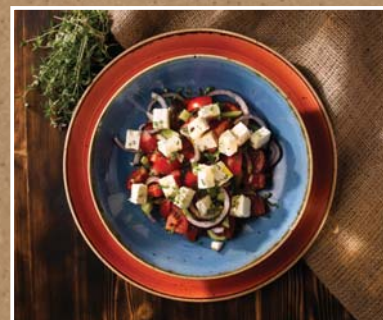

CHURCHILL®

Stonecast®
Cornflower Blue...

The rustic charm of Stonecast is further enhanced with the vibrant Cornflower Blue, inspired by the warmth of the summer months, and the radiant colours of the season. Hand decorated in the UK with the trademark Stonecast spinwash, fine speckle and rustic band, each piece is a unique creation. Cornflower Blue looks great on its own or mixed with existing Stonecast colours.