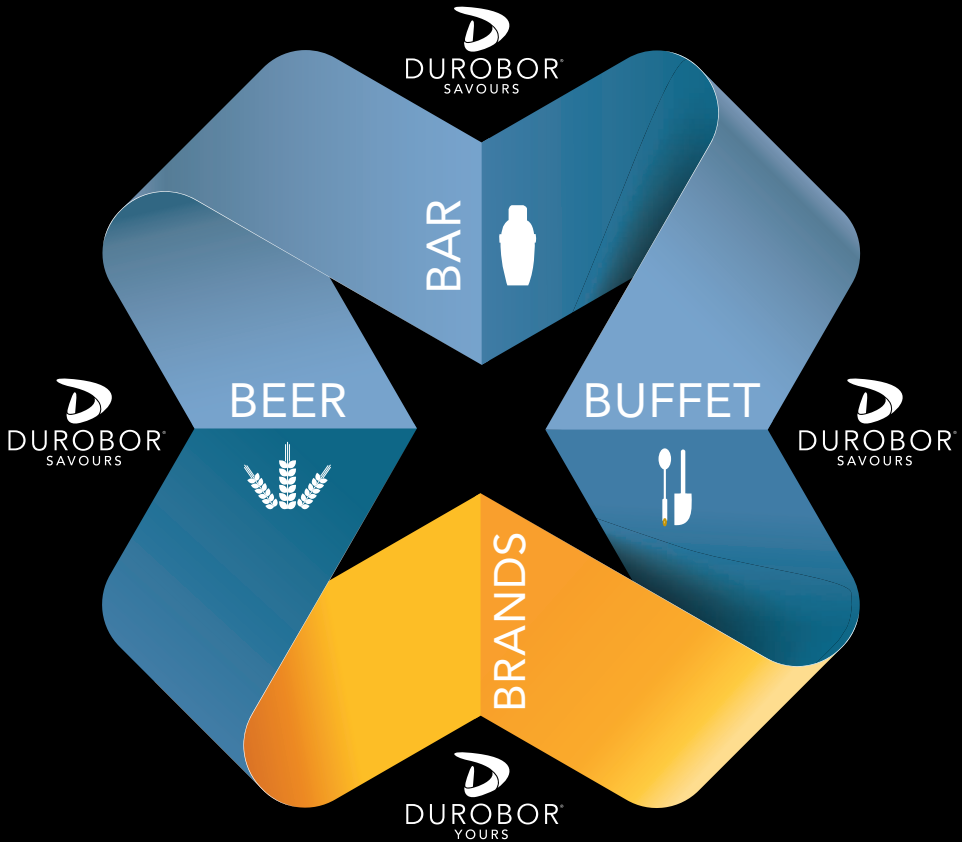

Long lasting & more resistant products

The specific burn off system of Durobor® gives all the resistance to the part of the glass where most abuse occurs: the rim.

The bead obtained by the cutting process of Durobor® reduces substantially the risk of breakage at the edge.

Stronger rim

Heavy base & bubble

The Bubble in the heavy base: a distinctive symbol of the brand.

Durobor® is recognised around the world for its products specially designed to meet the expectations of its 4 pillar-products: